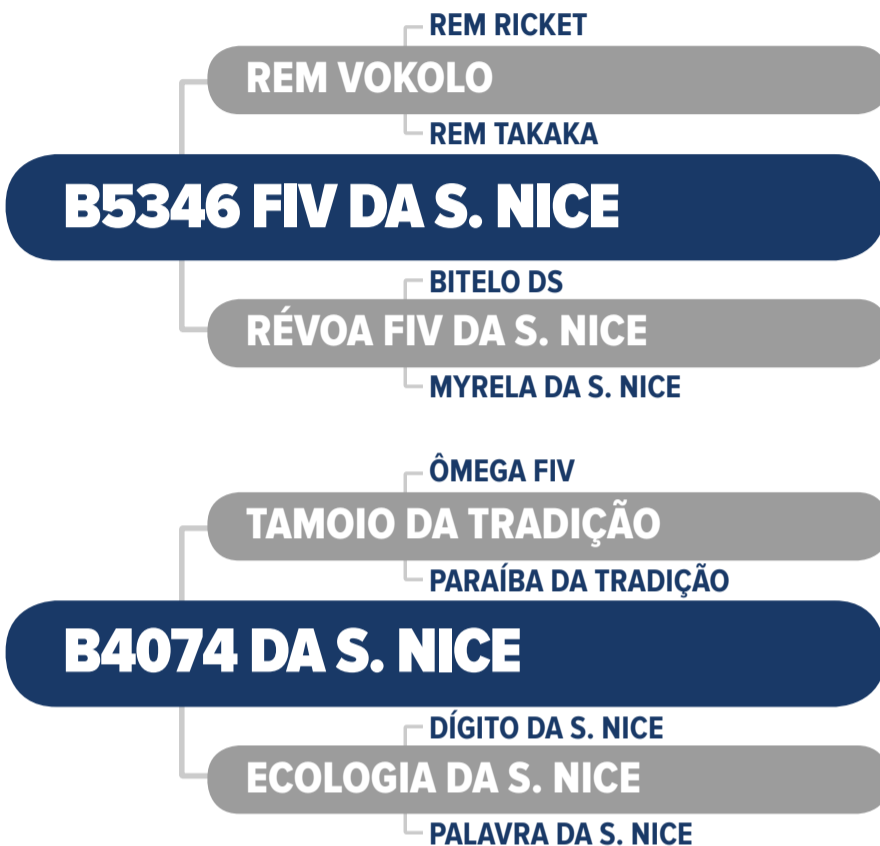

Fazenda Santa Nice

B7739 FIV DA S. NICE

RG: GRI B 7739 • NASC.: 12/02/2018 • 30 MESES • MACHO

PESO: 838 KG • CE: 43 CM

IOGg	TOP(%)	iABCZg	DECA	CC
24,58	2,0	16,82	1	1,17

PD (kg)		TMD (kg)		PS (kg)		GPD (kg)		HP/STAY (%)		PES (cm)		IPP (dias)		AOL (cm²)		EGS (dm)	
DEPg	%	DEPg	%	DEPg	%	DEPg	%	DEPg	%	DEPg	%	DEPg	%	DEPg	%	DEPg	%
4,79	14,0	6,23	2,0	9,05	10,0	4,26	13,0	33,45	7,0	1,60	0,1	-26,45	0,5	2,08	2,0	-0,18	58,0